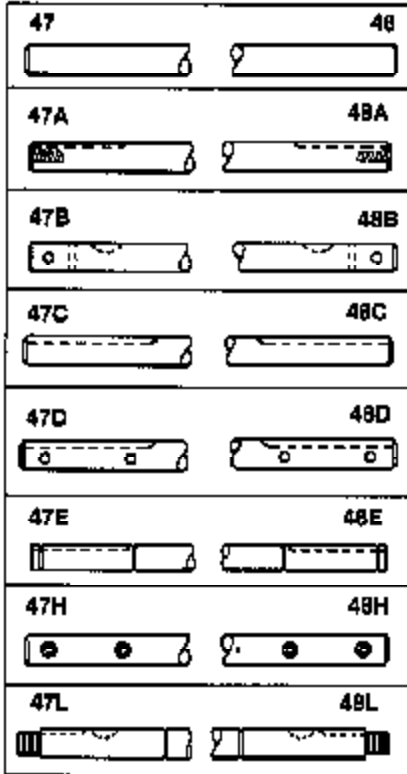

JOIST

SICHER IST DAS:
DAS ORIGINAL

Ref #	Part Number	Qty	Description
13	778067		Gear, Bevel (16 teeth)
14	778068		Gear, Pinion (16 teeth)
17	786040		Pin, Drive
26	792018		Ring, Retaining
31	780001		Washer (3/4" ID x 1-1/2" OD x 1/16" t hick)
31A	780096		Washer, Thrust
47H	774322		Axle (16-29/32" long)
48H	774322		Axle (16-29/32" long)
82	786043		Sprocket. No Teeth 54. O.D. 8.823
82	786051		Sprocket. No Teeth 60. O.D. 9.841
82	786070		Sprocket. No Teeth 48. O.D. 7.920
82	786041A		Sprocket. No Teeth 45. O.D. 7.389
82	786042	100-175A	Sprocket. No Teeth 40. O.D. 6.650
90	788067B	Peerless	Grease (32 oz. bottle Bentonite greas e)
101	774342		Differential Carrier Hsg (Incl. 137)
102	774343		Differential Carrier Hsg (Incl. 139)
103	792041		Screw, 5/16-18 x 3-3/4"
104A	792061		Washer, Flat, 5/16"
104	792042		Nut, Lock, 5/16-18 (Use as required)
137	780110		Bushing (1" ID x 1-1/8" OD x 2" long)
139	780110		Bushing (1" ID x 1-1/8" OD x 2" long)