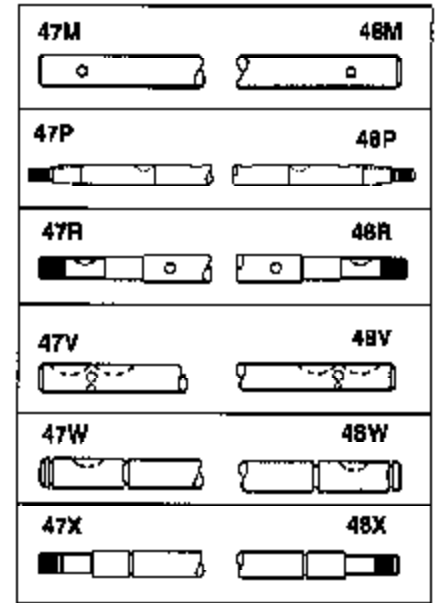

JOIST

SICHER IST DAS:
DAS ORIGINAL

Ref #	Part Number	Qty	Description
13	778067		Gear, Bevel (16 teeth)
14	778068		Gear, Pinion (16 teeth)
17	786040		Pin, Drive
26	792018		Ring, Retaining
31	780001		Washer (3/4" ID x 1-1/2" OD x 1/16" t hick)
31A	780096		Washer, Thrust
47H	774322		Axle (16-29/32" long)
48H	774322		Axle (16-29/32" long)
82	786043		Sprocket. No Teeth 54. O.D. 8.823
82	786051		Sprocket. No Teeth 60. O.D. 9.841
82	786070		Sprocket. No Teeth 48. O.D. 7.920
82	786041A		Sprocket. No Teeth 45. O.D. 7.389
82	786042	100-175A	Sprocket. No Teeth 40. O.D. 6.650
90	788067B	Peerless	Grease (32 oz. bottle Bentonite greas e)
101	774342		Differential Carrier Hsg (Incl. 137)
102	774343		Differential Carrier Hsg (Incl. 139)
103	792041		Screw, 5/16-18 x 3-3/4"
104A	792061		Washer, Flat, 5/16"
104	792042		Nut, Lock, 5/16-18 (Use as required)
137	780110		Bushing (1" ID x 1-1/8" OD x 2" long)
139	780110		Bushing (1" ID x 1-1/8" OD x 2" long)