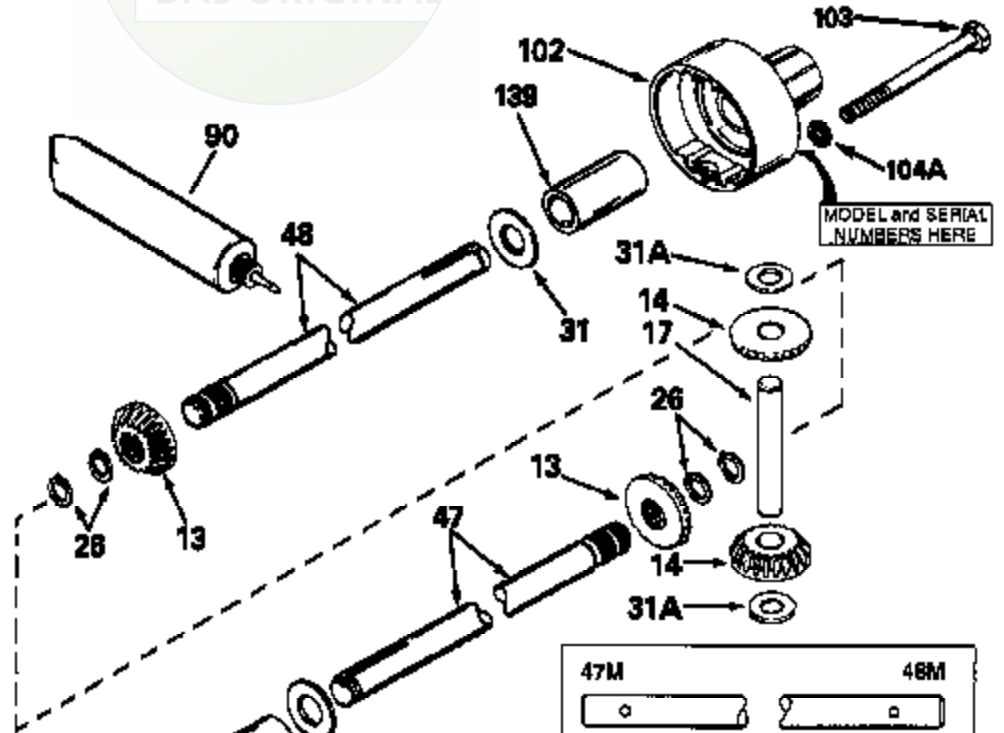

JOIST

SICHER IST DAS:
DAS ORIGINAL

Ref #	Part Number	Qty	Description
13	778067		Gear, Bevel (16 teeth)
14	778068		Gear, Pinion (16 teeth)
17	786040		Pin, Drive
26	792018		Ring, Retaining
31	780001		Washer (3/4" ID x 1-1/2" OD x 1/16" t hick)
31A	780096		Washer, Thrust
47H	774322		Axle (16-29/32" long)
48H	774322		Axle (16-29/32" long)
82	786043		Sprocket. No Teeth 54. O.D. 8.823
82	786051		Sprocket. No Teeth 60. O.D. 9.841
82	786070		Sprocket. No Teeth 48. O.D. 7.920
82	786041A		Sprocket. No Teeth 45. O.D. 7.389
82	786042	100-175A	Sprocket. No Teeth 40. O.D. 6.650
90	788067B	Peerless	Grease (32 oz. bottle Bentonite greas e)
101	774342		Differential Carrier Hsg (Incl. 137)
102	774343		Differential Carrier Hsg (Incl. 139)
103	792041		Screw, 5/16-18 x 3-3/4"
104A	792061		Washer, Flat, 5/16"
104	792042		Nut, Lock, 5/16-18 (Use as required)
137	780110		Bushing (1" ID x 1-1/8" OD x 2" long)
139	780110		Bushing (1" ID x 1-1/8" OD x 2" long)